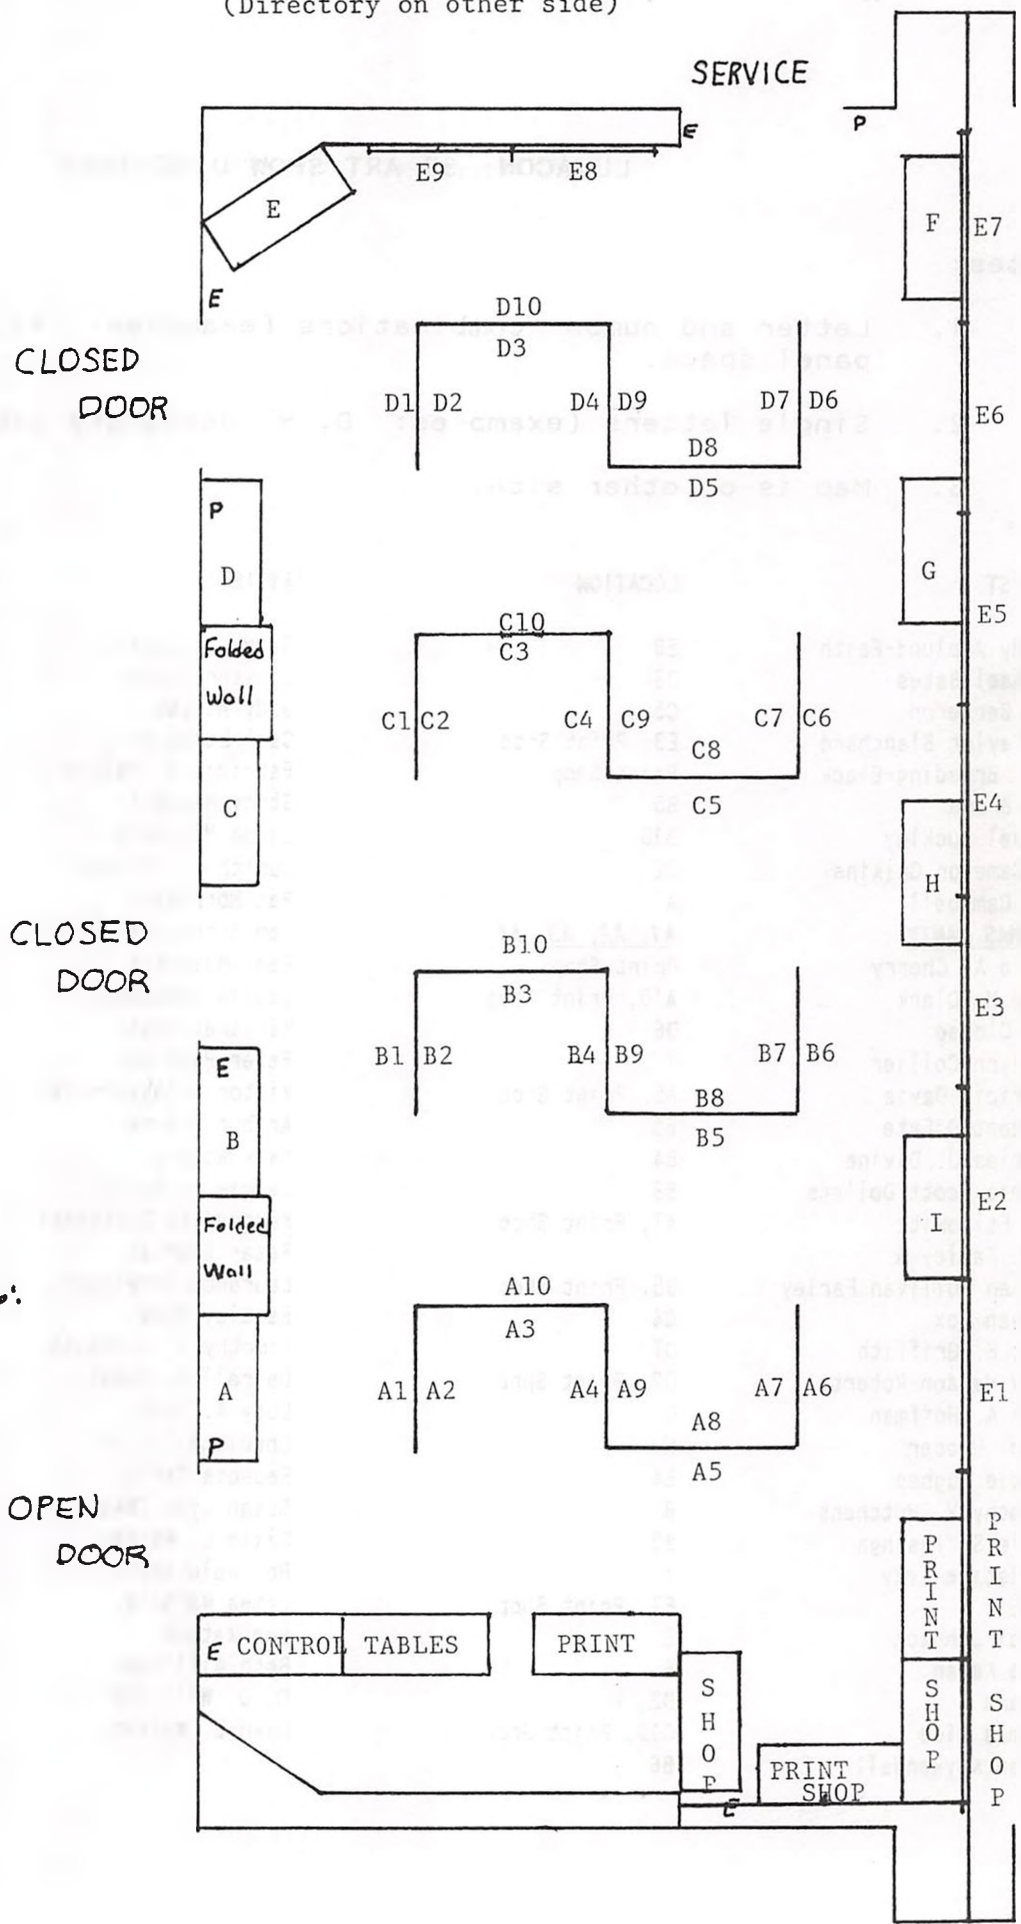

LUNACON '90 ART SHOW MAP
(Directory on other side)

All tables are 30" x 6'.

1/8" = 1'

- E - outlet
- P - Phone or Jack
- S - Wall Lighting